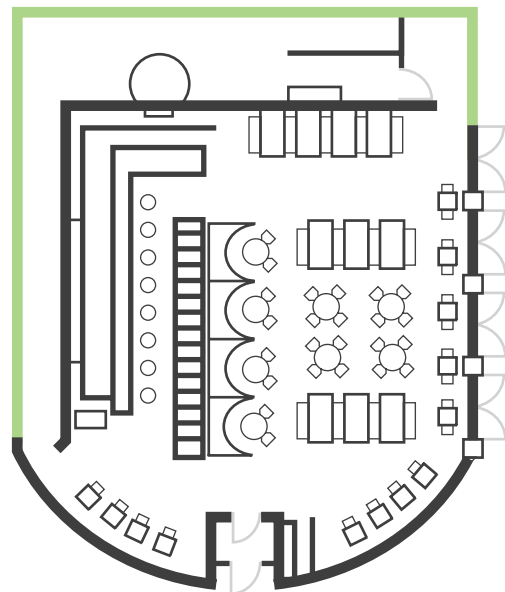

The SOUTH CABANA is located on the rooftop of La Bottega Cafe and serves as the mirror image of the North Cabana. The South Cabana features no enclosure and is best used during the summer months.

The North and South Cabanas can be combined and connected by a beautiful catwalk to accommodate larger events.

Floorplan

Size

Square Footage - 2385'

Dimension - 45' x 53'

Capacity

Standing Reception - 300

Seated - 100

EVENTS | La Bottega Cafe

LA BOTTEGA CAFÉ is located on the southern side of the central garden plaza and features wooden banquettes, a large bar spanning one wall and the same classic design as our Trattoria. This is the ideal place to meet for drinks or hold an early cocktail event. The Café is available for events on a special request basis.

Floorplan

Size

Square Footage - 2385'

Dimension - 45' x 53'

Capacity

Standing Reception - 200

Seated - 140