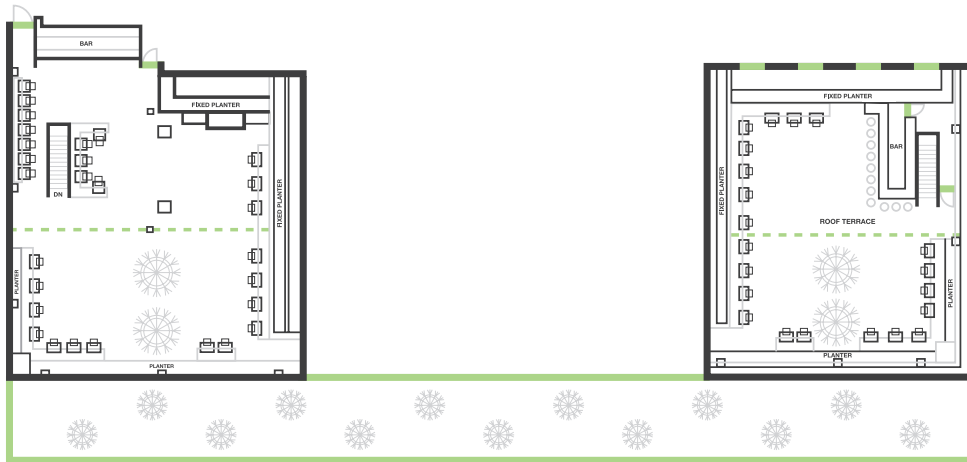

EVENTS INFORMATION PACKET

**FOR MORE INFORMATION CONTACT:
Melanie Ress or Tamara Paschall**

EVENTS | Cabanas

The NORTH CABANA is located on the rooftop of La Bottega Trattoria and serves as the perfect venue for indoor/outdoor events all year round. A sun roof encloses the fully heated outside space during the winter months and features a working fireplace. During the summer months, the enclosure is removed so guests can enjoy the stars and the view down onto the La Bottega central courtyard.

The SOUTH CABANA is located on the rooftop of La Bottega Cafe and serves as the mirror image of the North Cabana. The South Cabana features no enclosure and is best used during the summer months.

The North and South Cabanas can be combined and connected by a beautiful catwalk to accommodate larger events.

North Cabana

Size

Square Footage - 3640'
Dimension - 56' x 65'

Capacity

Standing Reception - 50-350
Seated - 25-125
Buffet w/ Partial Seating - 50-150
Theatre Style - 200

South Cabana

Size

Square Footage - 2680'
Dimension - 48' x 56'

Floorplan

Size

Square Footage - 2385'

Dimension - 45' x 53'

Capacity

Standing Reception - 200

Seated - 140